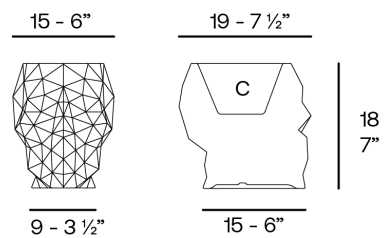

Skull nano planter

by Teresa Sapey

Skull is a celebration of bold beauty and intrigue. Inspired by the skulls that caught her attention on various trips, Sapey has created a series of pieces that blend art and functionality. Each element radiates an aura of intrigue and unique style, destined to become the center of attention.

Info

Description

Weight: 0.7 Kg

Skull. Nano Planter
Skull. Nano Maceta
C = 11 x 13 x 10 - 4 1/3" x 5" x 4"
0.7 L
1/5 gal
46100A

Finishes

finishes

BASIC

Ref. 46100A