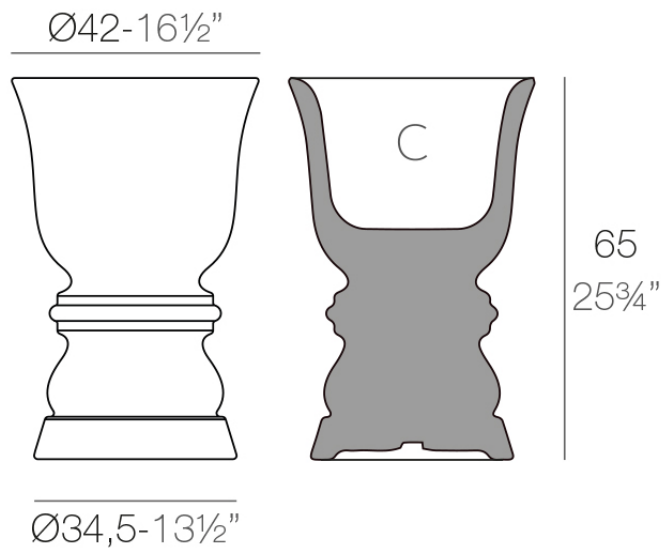

Suave planter ø42x65 cm

by Marcel Wanders

The Suave in&out furniture collection, designed by Marcel Wanders for Vondom, blurs the boundaries between indoors and outdoors, achieving a superior level of softness, comfort and relaxation. With innovative design and high quality materials, Suave transforms any space into a cosy and elegant oasis.

Info

Description

Pot made of polyethylene resin by rotational moulding. 100% Recyclable. Item suitable for indoor and outdoor use. Available in different finishes.

Weight: 6.42 Kg

SUAVE Macetero 65 cm
SUAVE Planter $25\frac{3}{4}"$

C = 43 L
C = $11\frac{1}{4}$ gal

Finishes

finishes

BASIC

Ref. 67011A

white 2001

ecru 2003

tortora 2004