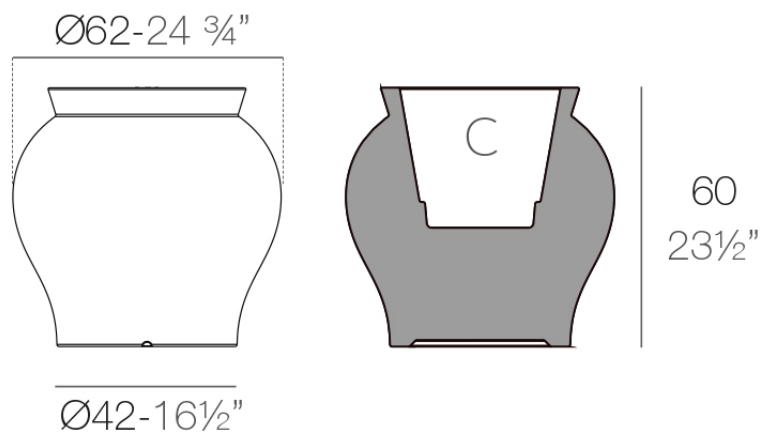

Venus planter ø 62x60

by Marcel Wanders

Venus Collection, designed by Marcel Wanders for Vondom. This curvaceous vase adds character to any surrounding.

Info

Description

Weight: 9.02 Kg

VENUS Macetero 60 cm

C = 25 L

VENUS Planter 23 $\frac{1}{2}"$

C = 6 $\frac{1}{2}$ gal

Finishes

finishes

BASIC

Ref. 67022A

white 2001