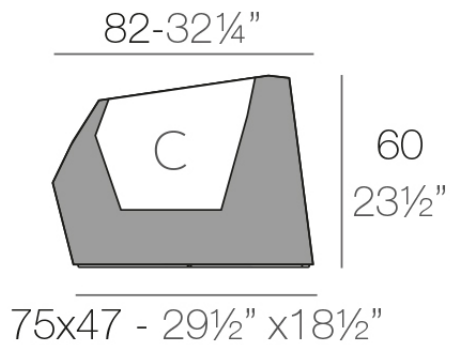

Faz xl planter 82x63x60

by Ramón Esteve

Vondom's Faz collection, designed by Ramón Esteve, is one of the firm's most iconic collections. It stands out for its modular design and sophistication, representing harmony, serenity and timelessness through mineral and emphatic shapes. Faz transforms environments with its unique combination of material and light, creating an enveloping and exclusive atmosphere.

Info

Description

Pot made of polyethylene resin by rotational moulding. 100% Recyclable. Item suitable for indoor and outdoor use. Available in different finishes.

Weight: 12 Kg

FAZ Macetero bajo XL C = 27 L
FAZ Down planter XL C = 7 gal