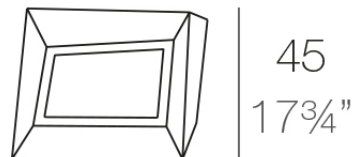

Faz planter 59x45x42

by Ramón Esteve

Vondom's Faz collection, designed by Ramón Esteve, is one of the firm's most iconic collections. It stands out for its modular design and sophistication, representing harmony, serenity and timelessness through mineral and emphatic shapes. Faz transforms environments with its unique combination of material and light, creating an enveloping and exclusive atmosphere.

Info

Description

Made of polyethylene resin by rotational moulding. 100% Recyclable. Item suitable for indoor and outdoor use. Available in different finishes.

Weight: 4 Kg

FAZ Macetero bajo

C = 10 L

FAZ Down planter