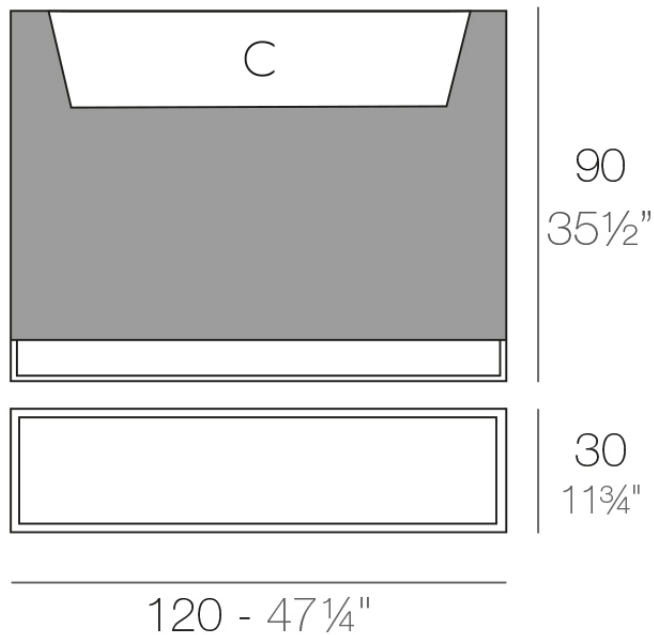

Info

Description

Pot made of polyethylene resin by rotational moulding. 100% Recyclable. Item suitable for indoor and outdoor use. Available in different finishes.

Weight: 22.1 Kg

VELA Muro C = 60 L 14 x 24 cm
VELA Wall C = 16 gal 14 x 24 cm