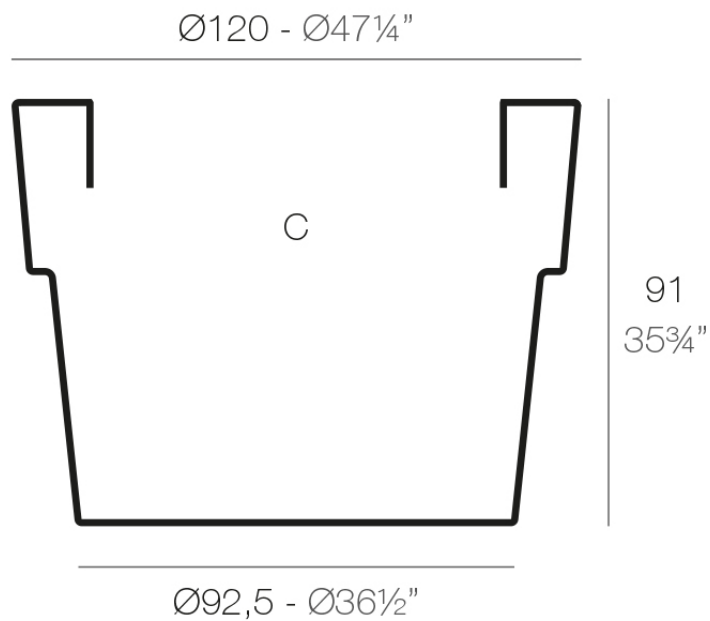

Info

Description

Pot made of polyethylene resin by rotational moulding. 100% Recyclable. Item suitable for indoor and outdoor use. Available in different finishes.

Weight: 22 Kg

VASO $\text{Ø}120$ cm C = 800 L
VASO $\text{Ø}47\frac{1}{4}"$ C = 211 $\frac{1}{4}$ gal