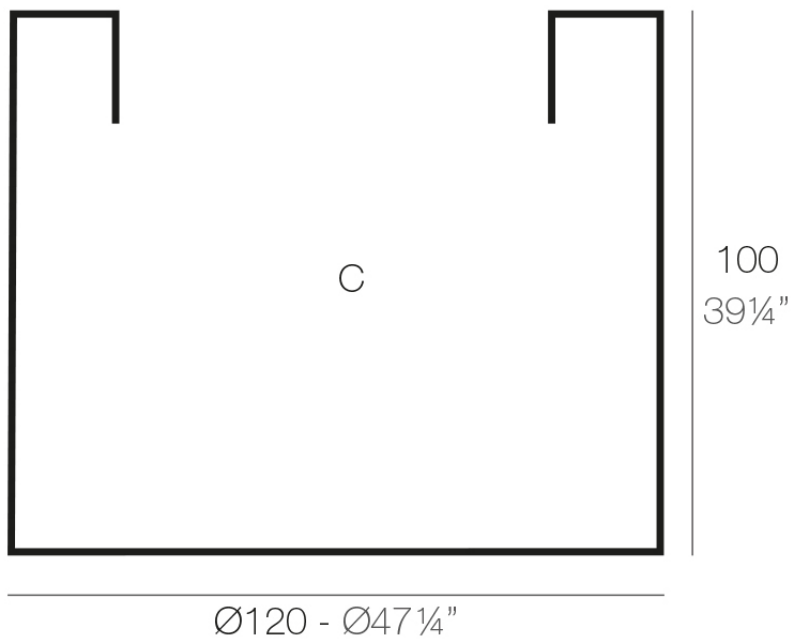

Info

Description

Pot made of polyethylene resin by rotational moulding. 100% Recyclable. Item suitable for indoor and outdoor use. Available in different finishes.

Weight: 35 Kg

CILINDRO Ø120 C = 1100 L 100 cm
CYLINDER Ø47 1/4" C = 290 1/2 gal 100 cm