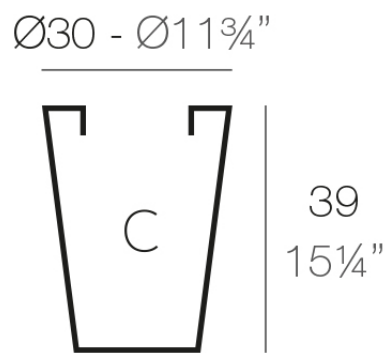

### Description

Pot made of polyethylene resin by rotational moulding. 100% Recyclable. Item suitable for indoor and outdoor use. Available in different finishes.

Weight: 0.6 Kg

$\text{Ø}19 - \text{Ø}7\frac{1}{2}"$

CONO ALTO Ø30  
HIGH CONE Ø11 $\frac{3}{4}"$

C = 20 L  
C = 5 $\frac{1}{4}$  gal