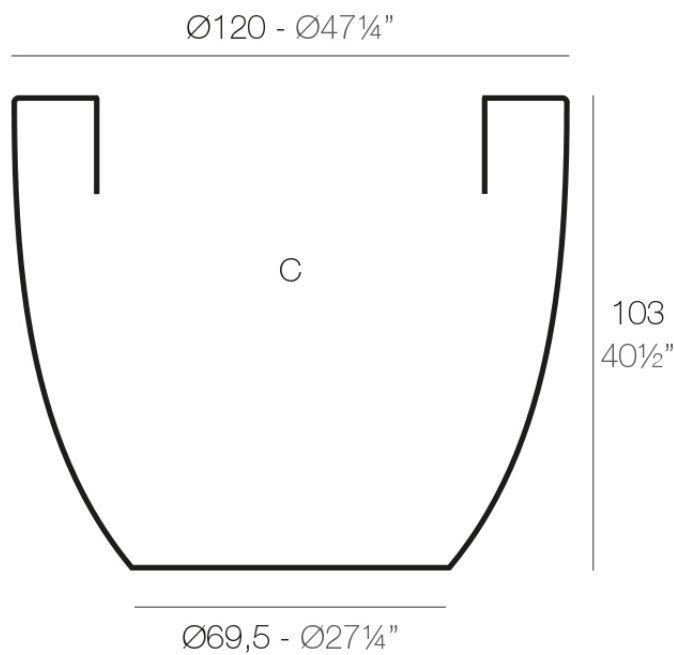

### Description

Pot made of polyethylene resin by rotational moulding. 100% Recyclable. Item suitable for indoor and outdoor use. Available in different finishes.

Weight: 22 Kg

CUENCO  $\text{Ø}120$  cm  
BOWL  $\text{Ø}47\frac{1}{4}"$

C = 950 L  
C = 251 gal