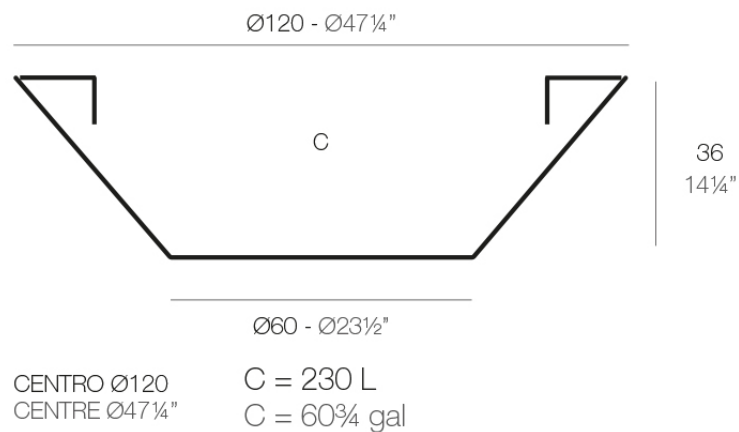

Info

Description

Pot made of polyethylene resin by rotational moulding. 100% Recyclable. Item suitable for indoor and outdoor use. Available in different finishes.

Weight: 8.5 Kg

Finishes

finishes

SIMPLE
Ref. 40812