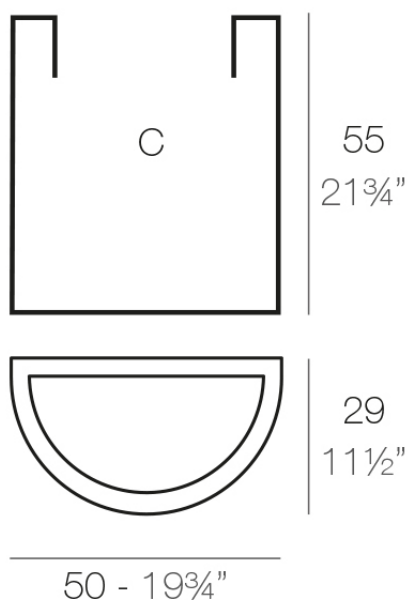

Half cylinder pot 50x29x55

The most extensive collection of indoor and outdoor planters designed by Studio Vondom. Timeless and minimalist designs that allow you to create unique and original atmospheres for homes, restaurants and any space.

Info

Description

Pot made of polyethylene resin by rotational moulding. 100% Recyclable. Item suitable for indoor and outdoor use. Available in different finishes.

Weight: 1.9 Kg

MEDIO CILINDRO 50 x 55 cm C = 65 L 55 cm
MEDIO CILINDRO 19 3/4" x 21 3/4" C = 17 1/2 gal