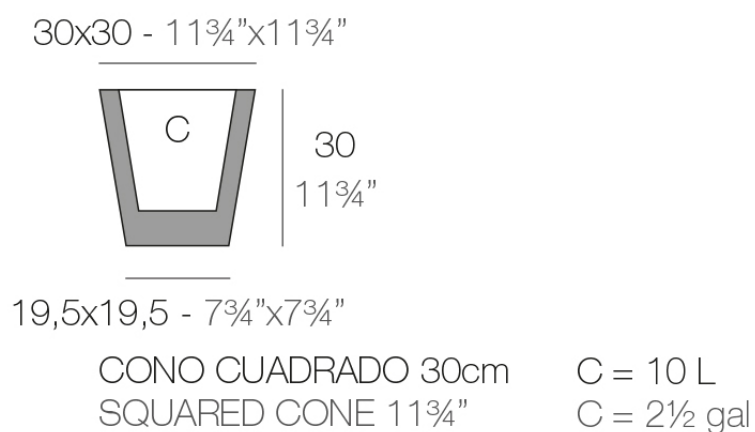

Info

Description

Pot made of polyethylene resin by rotational moulding. 100% Recyclable. Item suitable for indoor and outdoor use. Available in different finishes.

Weight: 1.7 Kg

Finishes

finishes

BASIC

Ref. 41130A