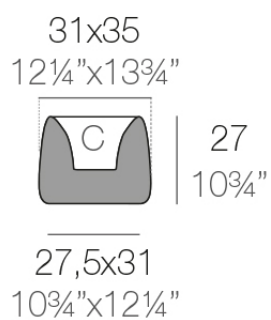

Info

Description

Weight: 1.62 Kg

ORGANIC cuadrada 31x35 cm
ORGANIC square 12¼"x13¾"

C = 70 L
C = 18½ gal

Finishes

finishes

BASIC