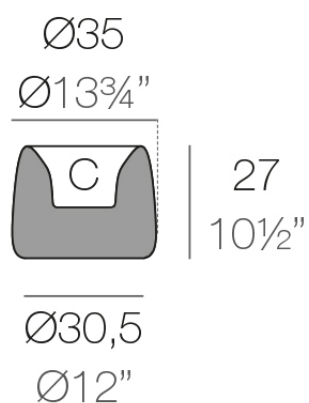

Info

Description

Weight: 2.15 Kg

ORGANIC redonda $\text{Ø}35$ cm C = 4 L
ORGANIC round $\text{Ø}13\frac{3}{4}"$ C = 1 gal

Finishes

finishes

BASIC

Ref. 42309A