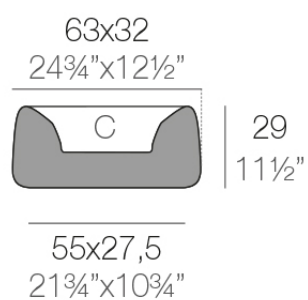

Info

Description

Weight: 3.9 Kg

ORGANIC jardinera 63 x 32 x 29 cm

C = 8 L

ORGANIC jardiniere 24¾" x 12½" x 11½"

C = 2 gal

Finishes