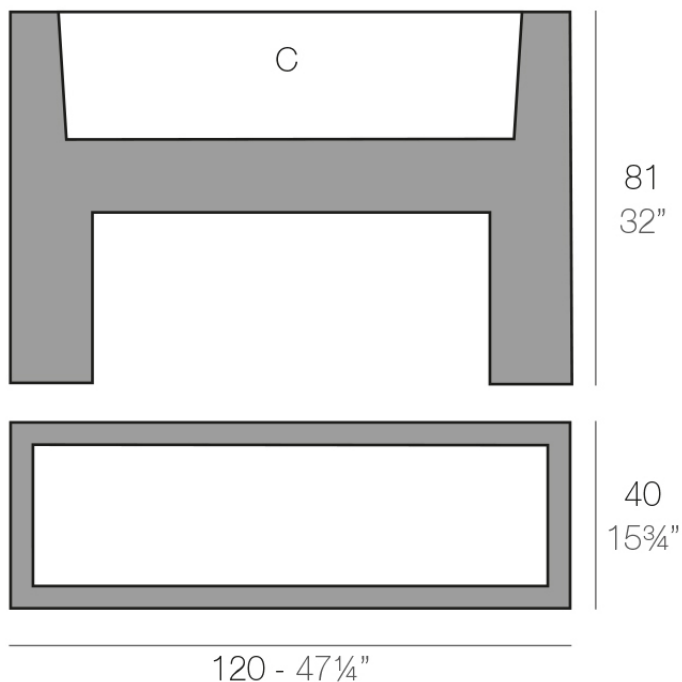

### Description

Pot made of polyethylene resin by rotational moulding. 100% Recyclable. Item suitable for indoor and outdoor use. Available in different finishes.

Weight: 15 Kg

MURO 120 x 40 x 81 cm C = 90 L 31 x 31 cm  
MURO 47 1/4" x 15 3/4" x 32" C = 24 gal 24" x 12 1/4"