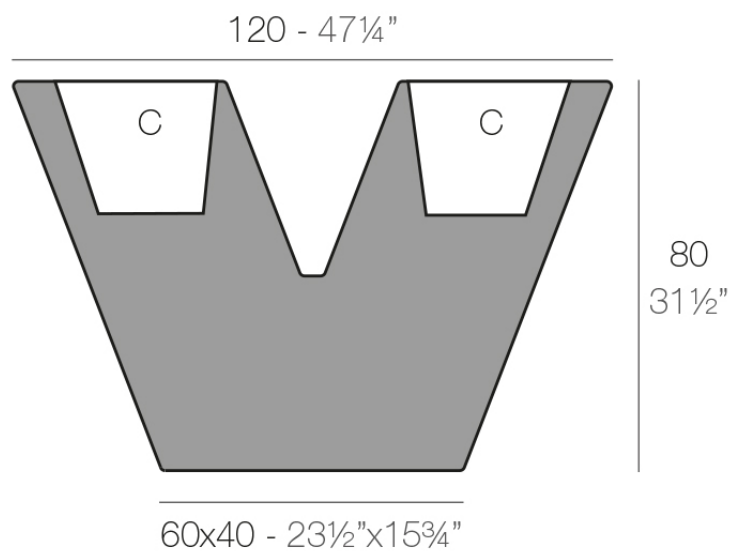

### Description

Pot made of polyethylene resin by rotational moulding. 100% Recyclable. Item suitable for indoor and outdoor use. Available in different finishes.

Weight: 16 Kg

UVE 120 x 40 x 80 cm  
UVE 47 $\frac{1}{4}$ " x 15 $\frac{3}{4}$ " x 31 $\frac{1}{2}$ "