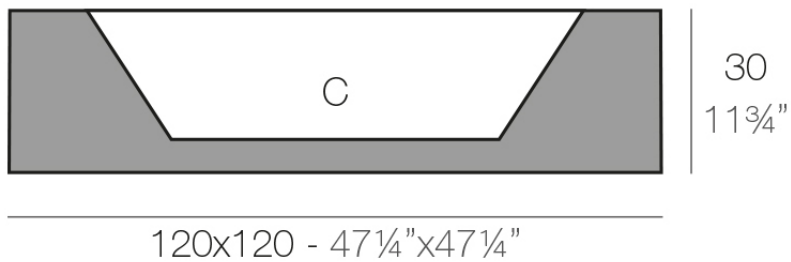

### Description

Pot made of polyethylene resin by rotational moulding. 100% Recyclable. Item suitable for indoor and outdoor use. Available in different finishes.

Weight: 17 Kg

LAND 120      C = 160 L x 24 cm  
LAND 47 1/4"    C = 42 1/2 gal x 9 1/2"