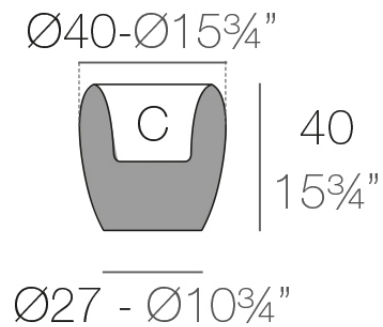

### Description

Pots made of polyethylene resin by rotational moulding. 100% Recyclable. Item suitable for indoor and outdoor use. Available in different finishes.

Weight: 3.5 Kg

BLOW Macetero 40 C = 10 L  
BLOW Planter 40 C = 2 $\frac{3}{4}$  gal