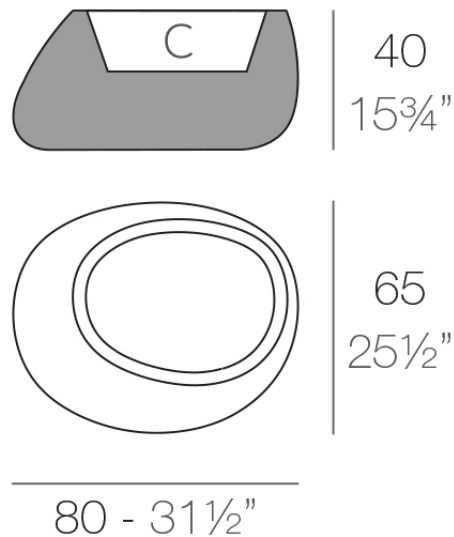

Info

Description

Pot made of polyethylene resin by rotational moulding. 100% Recyclable. Item suitable for indoor and outdoor use. Available in different finishes.

Weight: 8 Kg

STONE Macetero 40

C = 32 L

STONE Planter 40