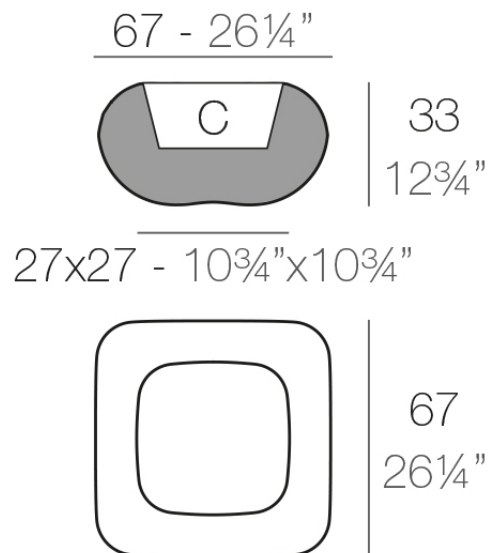

Info

Description

Pot made of polyethylene resin by rotational moulding. 100% Recyclable. Item suitable for indoor and outdoor use. Available in different finishes.

Weight: 8 Kg

PILLOW Maceta
PILLOW Planter

C = 24 L
C = 6 1/2 gal

Finishes

finishes

BASIC

Ref. 55004

white 2001

ecru 2003

tortora 2004