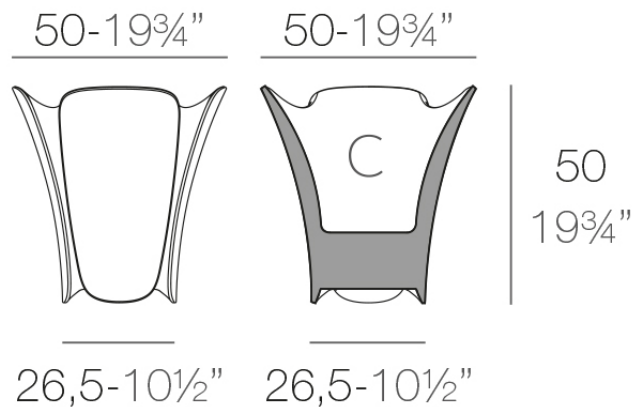

Info

Description

Pot made of polyethylene resin by rotational moulding. 100% Recyclable. Item suitable for indoor and outdoor use. Available in different finishes.

Weight: 5.02 Kg

PEZZETTINA Maceta 50

C = 18 L

PEZZETTINA Planter 50

C = 4 $\frac{3}{4}$ gal

Finishes

finishes

BASIC

Ref. 56006A

white 2001

ecru 2003