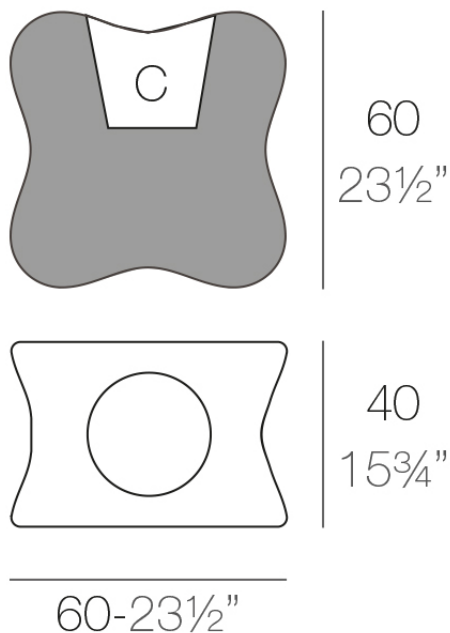

### Description

Pot made of polyethylene resin by rotational moulding. 100% Recyclable. Item suitable for indoor and outdoor use. Available in different finishes.

Weight: 12.32 Kg

PAL Maceta 60      C = 10 L  
PAL Planter 60      C = 2¾ gal