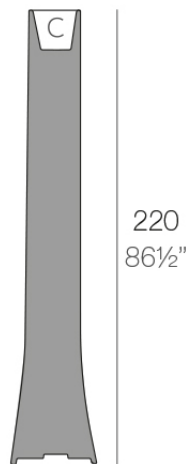

Bones planter 35x41x220

by Ludovica + Roberto Palomba

The Bones collection, designed by Italians Ludovica and Roberto Palomba, is inspired by the harmony of nature, combining slender lines and generous volumes. Each Bones planter is a statement of visual balance: forms that achieve a light yet robust presence, inviting plants and trees to integrate naturally into the space.

Info

Description

Pot made of polyethylene resin by rotational moulding. 100% Recyclable. Item suitable for indoor and outdoor use. Available in different finishes.

Weight: 27 Kg

41-16 1/4"

BONES Maceta 220 C = 4 L
BONES Planter 220 C = 1 gal