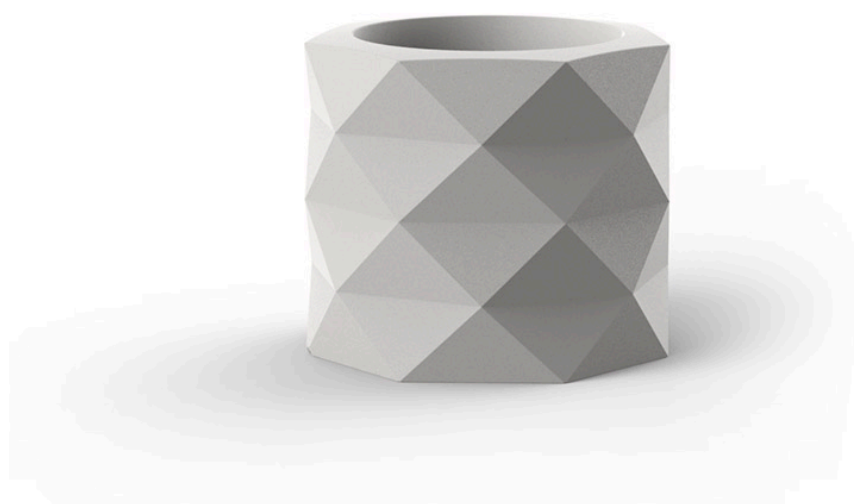

Marquis planter ø60x50

by JM Ferrero

Marquis, designed by Estudi{H}ac for Vondom, is a planters collection **originating from the inspiration of diamond cutting**. Its polygonal design recalls facets created through cutting. It also **includes a design table lamp**.

Info

Description

Made of polyethylene resin by rotational moulding. 100% Recyclable. Item suitable for indoor and outdoor use. Available in different finishes.

Weight: 8.5 Kg

Ø60-Ø23½"

MARQUIS Maceta Ø60x50

C = 60 L 32 dm³

MARQUIS Planter Ø23½"x19¾"

C = 15¾ gal 60"

Finishes

finishes

BASIC

Ref. 47081A

white 2001