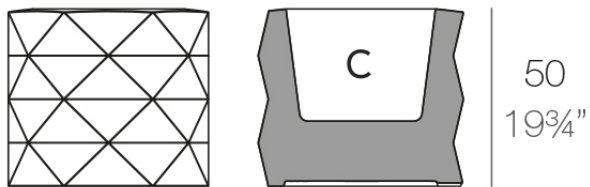

Marquis planter ø60x50

by JM Ferrero

Marquis, designed by Estudi{H}ac for Vondom, is a planters collection **originating from the inspiration of diamond cutting**. Its polygonal design recalls facets created through cutting. It also **includes a design table lamp**.

Info

Description

Made of polyethylene resin by rotational moulding. 100% Recyclable. Item suitable for indoor and outdoor use. Available in different finishes.

Weight: 8.5 Kg

Ø60-Ø23½"

MARQUIS Maceta Ø60x50

C = 60 L 32 dm³

MARQUIS Planter Ø23½"x19¾"

C = 15¾ gal 60"

Finishes

finishes

BASIC

Ref. 47081A

white 2001