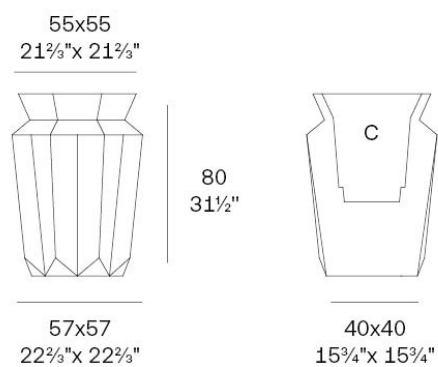

Info

Description

Weight: 12.1 Kg

Origami. Hasu Planter 80
Origami. Hasu Macetero 80
C = 35x35x45 - 13²/₈"x13²/₈"x17⁵/₈"
39 L - 10 ¹/₂ Gal
44206

Finishes

finishes

BASIC

Ref. 44206A