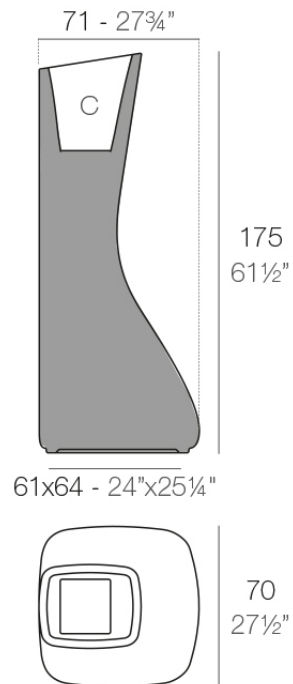

Info

Description

Pot made of polyethylene resin by rotational moulding. 100% Recyclable. Item suitable for indoor and outdoor use. Available in different finishes.

Weight: 20 Kg

MELLIZA Macetero High C = 42 L
TWIN High Planter C = 11 gal