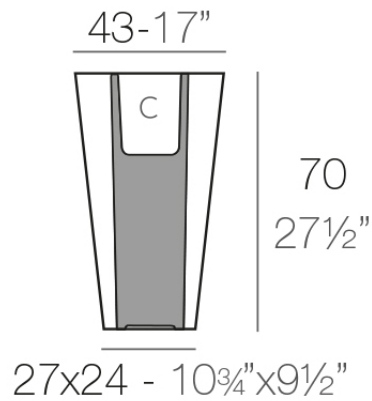

## Bye-bye planter 42x40x70

by Harry-Paul

The Bye-Bye collection, designed by Harry Paul, captures the essence of interstellar travel in pieces that seem to flow in space. Inspired by the futuristic aesthetics of movement and speed, Bye-Bye invites you to experience a new form of designer furniture that conveys dynamism and lightness in every line.

### Description

Made of polyethylene resin by rotational moulding. 100% Recyclable. Item suitable for indoor and outdoor use. Available in different finishes.

Weight: 6 Kg

BYE-BYE Maceta 70

C = 10 L

BYE-BYE Planter 70

C = 2¾ gal