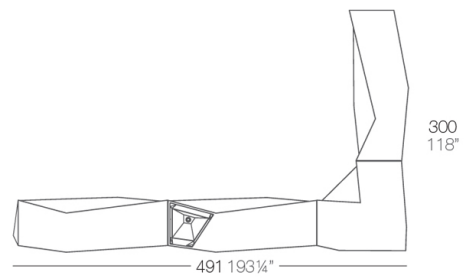

Info

Description

Made of polyethylene resin by rotational moulding. 100% Recyclable. Item suitable for indoor and outdoor use. Available in different finishes.

Weight: 45.05 Kg

Combinations

2 X 54113
1 X 54114
3 X 54112
1 X 54111