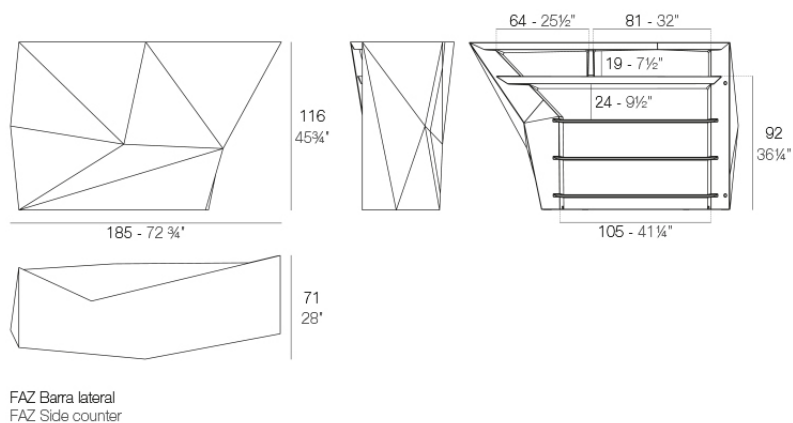

Info

Description

Made of polyethylene resin by rotational moulding. 100% Recyclable. Item suitable for indoor and outdoor use. Available in different finishes.

Weight: 45.05 Kg

Combinations

2 X 54113
1 X 54114
3 X 54112
1 X 54111