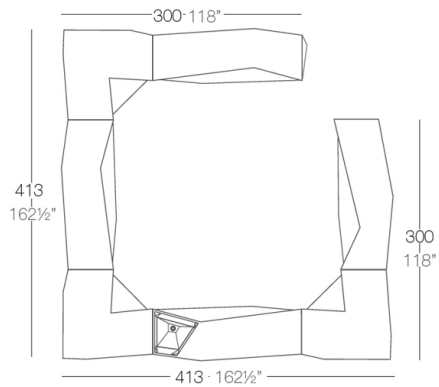

Info

Description

Made of polyethylene resin by rotational moulding. 100% Recyclable. Item suitable for indoor and outdoor use. Available in different finishes.

Weight: 45.05 Kg

Combinations

2 X 54113
1 X 54114
3 X 54112
1 X 54111