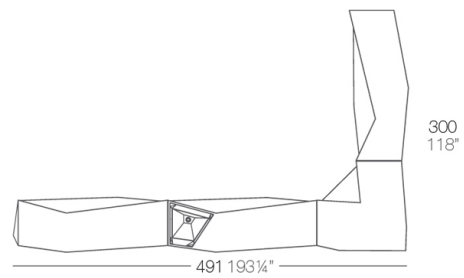

Info

Description

Made of polyethylene resin by rotational moulding. 100% Recyclable. Item suitable for indoor and outdoor use. Available in different finishes.

Weight: 54.09 Kg

Combinations

2 X 54113
1 X 54114
3 X 54112
1 X 54111