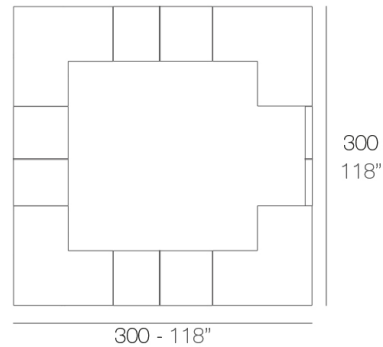

- **3 x 54081** Barra 100 - Single counter
- **4 x 54083** Barra esquina - Corner counter
- **1 x 54084** Puerta barra (con bisagra) - Counter door (with hinge)