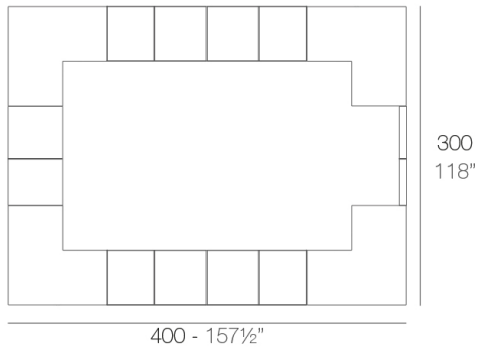

Combinations

- **2 x 54082** Barra - Double counter
- **1 x 54081** Barra 100 - Single counter
- **4 x 54083** Barra esquina - Corner counter
- **1 x 54084** Puerta barra (con bisagra) - Counter door (with hinge)