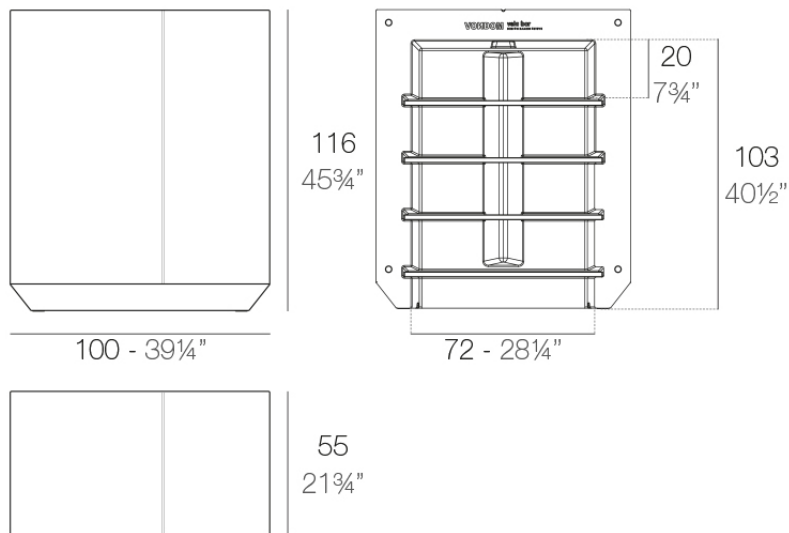

Info

Description

Made of polyethylene resin by rotational moulding. 100% Recyclable. Item suitable for indoor and outdoor use. Available in different finishes.

Weight: 35 Kg

VELA Barra 100
VELA Single counter