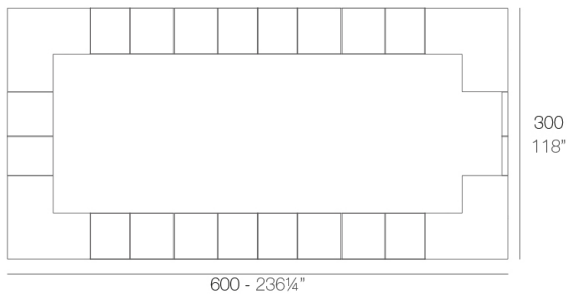

- **4 x 54082** Barra - Double counter
- **1 x 54081** Barra 100 - Single counter
- **4 x 54083** Barra esquina - Corner counter
- **1 x 54084** Puerta barra (con bisagra) - Counter door (with hinge)