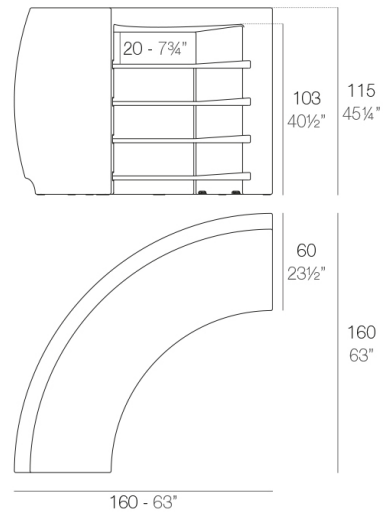

Info

Description

Made of polyethylene resin by rotational moulding. 100% Recyclable. Item suitable for indoor and outdoor use. Available in different finishes.

Modules

FIESTA 180 Barra
FIESTA 180 Counter

FIESTA Barra curva
FIESTA Curved counter