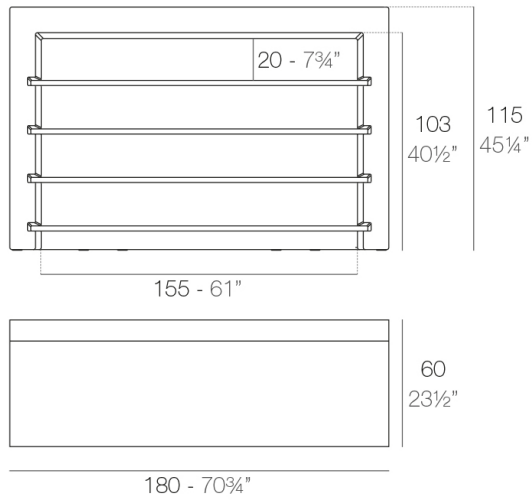

Info

Description

Made of polyethylene resin by rotational moulding. 100% Recyclable. Item suitable for indoor and outdoor use. Available in different finishes.

Modules

FIESTA 180 Barra
FIESTA 180 Counter

FIESTA Barra curva
FIESTA Curved counter