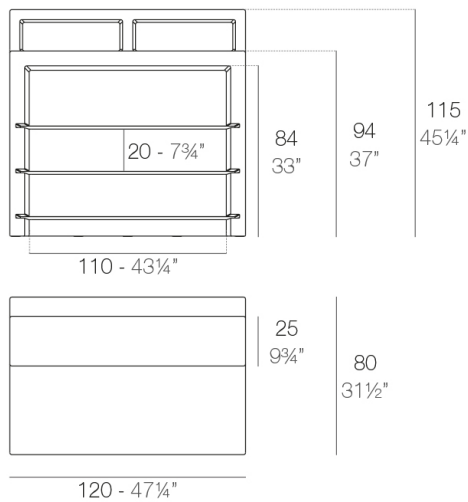

Info

Description

Made of polyethylene resin by rotational moulding. 100% Recyclable. Item suitable for indoor and outdoor use. Available in different finishes.

Modules

FIESTA 180 Barra
FIESTA 180 Counter

FIESTA Barra curva
FIESTA Curved counter

FIESTA 120 Barra
FIESTA 120 Counter

Combinations

2 x 56001 Barra - 180 Counter
4 x 56002 Barra curva - Curved counter

4 x 56001 Barra - 180 Counter
4 x 56002 Barra curva - Curved counter

Accessories

- **BLUETOOTH**