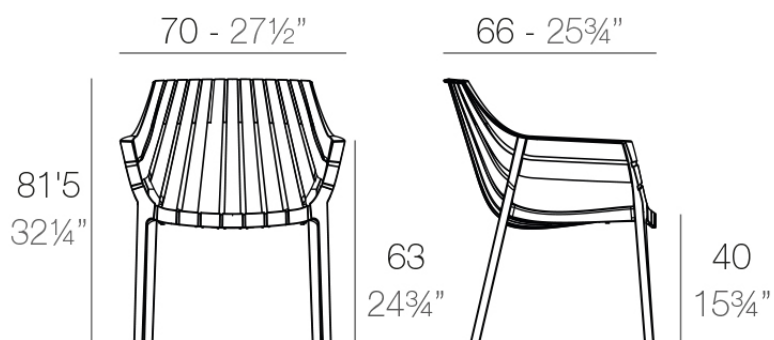

Info

Description

Made of injected polypropylene with fiber glass. Stackable. Available in several colors. Item suitable for indoor and outdoor use.

Weight: 6.58 Kg

SPRITZ Sillón
SPRITZ Lounge Chair

Accessories