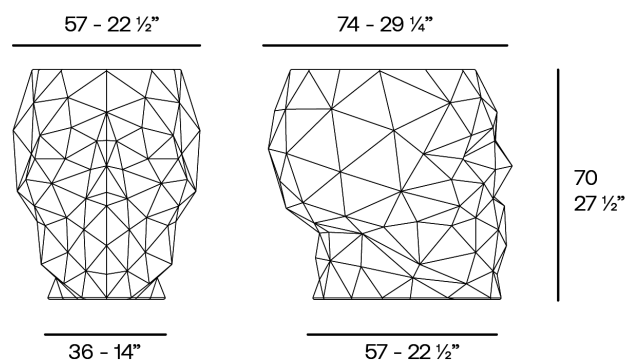

Skull table

by Teresa Sapey

Skull is a celebration of bold beauty and intrigue. Inspired by the skulls that caught her attention on various trips, Sapey has created a series of pieces that blend art and functionality. Each element radiates an aura of intrigue and unique style, destined to become the center of attention.

Info

Description

Weight: 9.5 Kg

Skull. Table
Skull. Mesa
46105

Finishes

finishes

BASIC

Ref. 46105