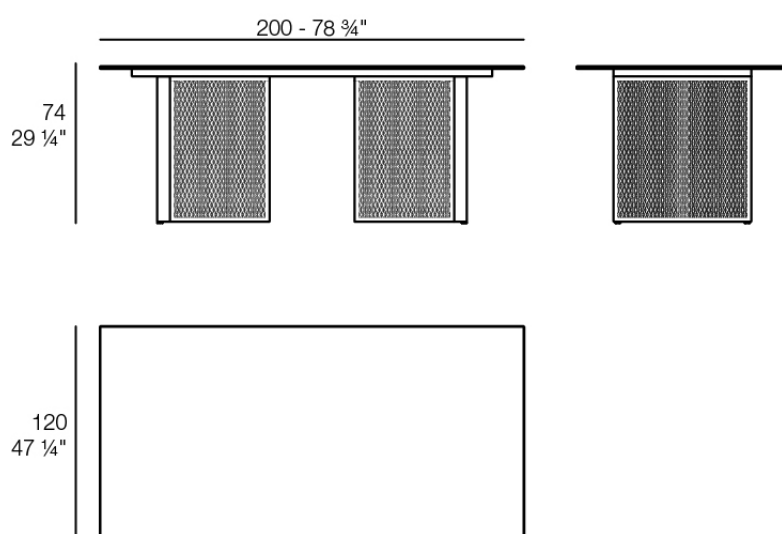

Info

Description

Weight: 56.8 Kg

THE FACTORY Mesa Comedor 200x120
THE FACTORY Dining Table 78 3/4"x 47 1/4"

Finishes

finishes

ALUMINIUM

Ref. 54617

blue

gray

anthracite

black

Lacquered aluminium profile.

tabletops

HPL

Ref. VVAR03682