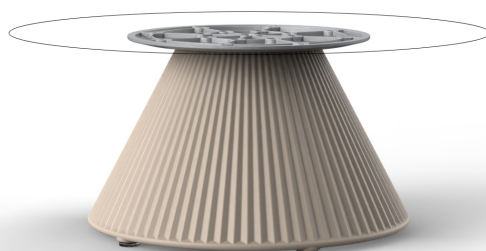

## Gatsby base ø40x25 s30

by Ramón Esteve

The Gatsby collection, designed by Ramón Esteve, evokes the elegance and glamour of Art Deco, reminding us of the Roaring Twenties. Inspired by the bonanza, parties and excesses of that era, Gatsby combines intricate design with extraordinary simplicity, reflecting the American dream.

### Description

The Gatsby tables, designed by Ramón Esteve for Vondom, evoke the essence of Art Deco and the opulence of the 1920s. Available with a polyethylene base in circular or square shapes, these tables stand out for their versatility and elegance.

Weight: 2.38 Kg

GATSBY Mesa Base Redonda Ø40x25cm S30  
GATSBY Round Base Table Ø40x25cm S30  
ref. 54440

#### TABLE TOP - SOBRE

- Ø50 cm  
Ø19 1/4"
- Ø59 cm  
Ø23 1/4"
- Ø69 cm  
Ø27 1/4"