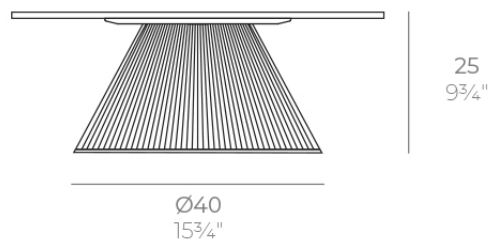

Info

Description

The Gatsby tables, designed by Ramón Esteve for Vondom, evoke the essence of Art Deco and the opulence of the 1920s. Available with a polyethylene base in circular or square shapes, these tables stand out for their versatility and elegance.

Weight: 2.38 Kg

GATSBY Mesa Base Redonda Ø40x25cm S30
GATSBY Round Base Table Ø40x25cm S30
ref. 54440

TABLE TOP - SOBRE

- Ø50 cm
  Ø19 1/4"
- Ø59 cm
  Ø23 1/4"
- Ø69 cm
  Ø27 1/4"