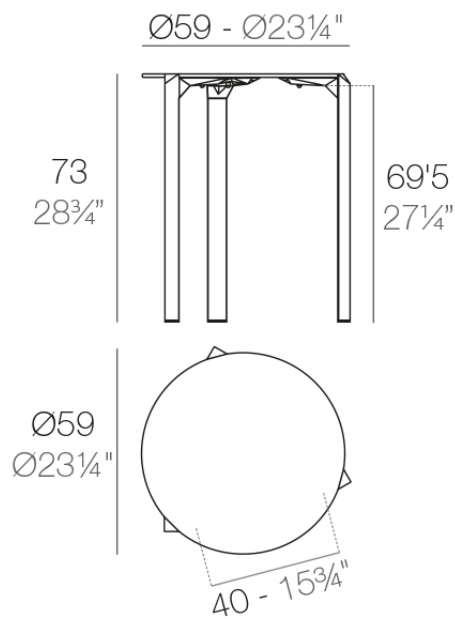

### Description

Made from polypropylene and reinforced with fiberglass manufactured by gas injection. Available in various colors. Suitable for indoor and outdoor use.

Weight: 5.1 Kg

QUARTZ Mesa Ø59  
QUARTZ Table Ø23 1/4"

### tabletops

---

HPL  
Ref. VVAR02348

white(black edge)

ecru(black edge)

black(black edge)

HPL black edge