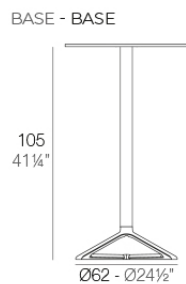

Delta table base h:105cm

by Jorge Pensi

The Delta furniture design collection, designed by Jorge Pensi for Vondom. Is made to fit in with exterior or interior contemporary spaces.

Info

Description

Extruded aluminum tube with cast aluminum base coated with epoxy baked painting. Item suitable for indoor and outdoor use. Table top not included.

Weight: 1.05 Kg

fixed top / fijo *ref: 66008*
collapsible top / abatible *ref: 66008T*
fixed for glass / fijo para vidrio *ref: 66008V*

DELTA BASE MESA Ø62 H105
DELTA TABLE BASE Ø24 1/2" H41 1/4"

TABLE TOPS OPTIONS - OPCIONES SOBRES

● Ø50 cm Ø19 1/4"	■ 50 x 50 cm 19 1/4" x 19 1/4"
● Ø59 cm Ø23 1/4"	■ 59 x 59 cm 23 1/4" x 23 1/4"

Finishes

finishes

ALUMINIUM BASE

Ref. 66008V

white

smoked

ecru