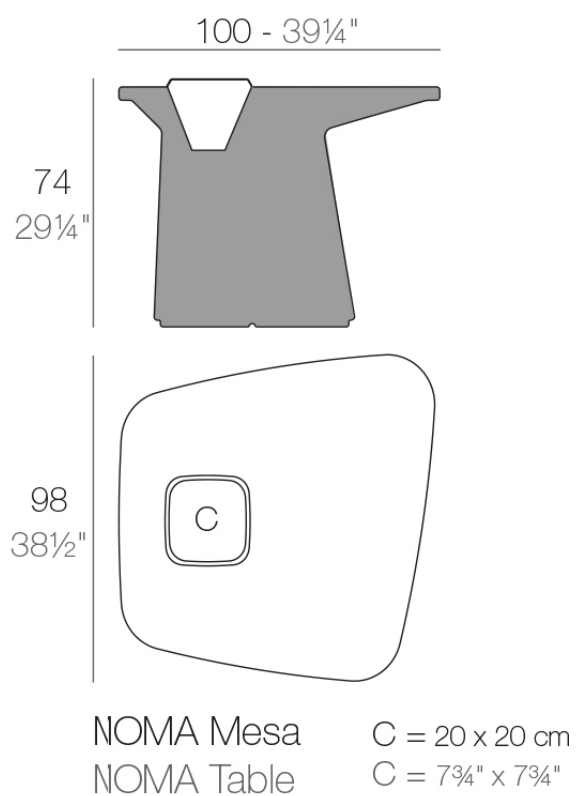

Info

Description

Made of polyethylene resin by rotational moulding. 100% Recyclable. Item suitable for indoor and outdoor use. Available in different finishes.

Weight: 22 Kg

Accessories

- **ICE BUCKET**

Ice bucket