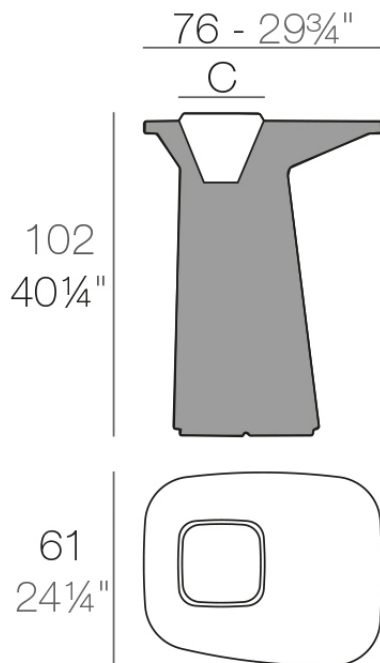

Info

Description

Made of polyethylene resin by rotational moulding. 100% Recyclable. Item suitable for indoor and outdoor use. Available in different finishes.

Weight: 15 Kg

NOMA Mesa Alta
NOMA Bar Table

C = 20 x 20 cm
C = 7 3/4" x 7 3/4"