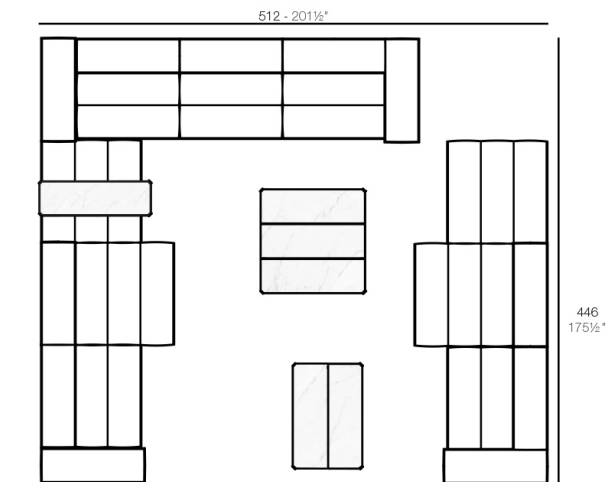

Tablet table 105x35x42cm

by Ramón Esteve

The outdoor sofa Tablet collection, designed by Ramon Esteve for Vondom, links new technologies and flexibility to the versatility of a sectional composition, creating a program based on the duality, identity and integration. Its character blends with the space and adapts itself to it.

Info

Description

Item suitable for indoor and outdoor use.

Weight: 14.77 Kg

TABLET Mesa Baja 1
TABLET Low Table 1

Combinations

- 5 x 54214 Sofá Módulo Central - Sectional Sofa Armless
- 2 x 54226 Sofá Módulo Central Chaiselongue - Sectional Sofa Armless Chaiselongue
- 2 x 54224 Sofá Módulo Brazo Izquierdo - Sectional Sofa Left Arm
- 2 x 54225 Sofá Módulo Brazo Derecho - Sectional Sofa Right Arm
- 2 x 54213 Puff L - Ottoman L
- 1 x 54219 Mesa Baja 1 - Coffee Table 1
- 1 x 54220 Mesa Baja 2 - Coffee Table 2
- 1 x 54221 Mesa Baja 3 - Coffee Table 3

- 1 x 54214 Sofá Módulo Central - Sectional Sofa Armless
- 1 x 54226 Sofá Módulo Central Chaiselongue - Sectional Sofa Armless Chaiselongue
- 1 x 54224 Sofá Módulo Brazo Izquierdo - Sectional Sofa Left Arm
- 1 x 54213 Puff L - Ottoman L