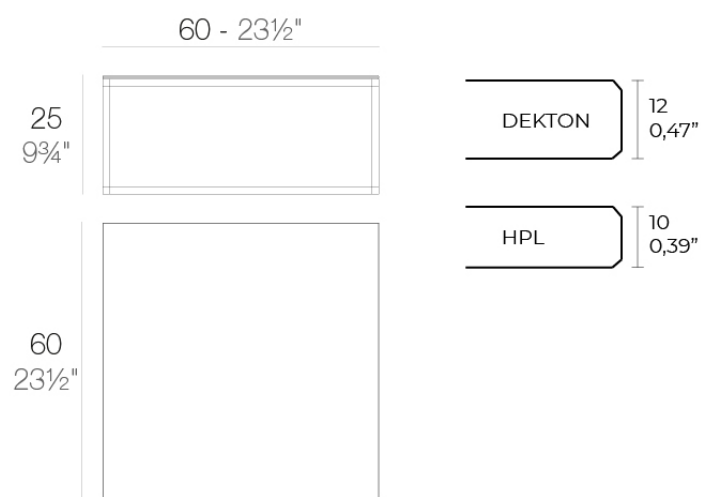

### Description

Item suitable for indoor and outdoor use.

Weight: 9.18 Kg

PIXEL Mesa Baja 60x60x25  
PIXEL Low Table 23 1/2x23 1/2x9 3/4