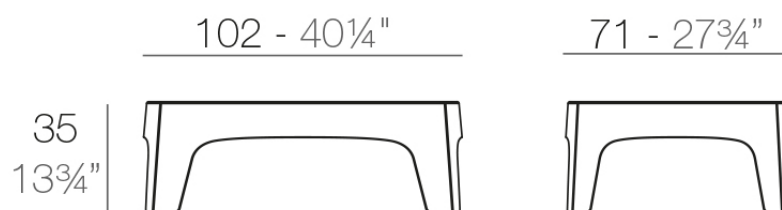

### Description

Made of injected polypropylene with mineral additives. Stackable. Available in several colors. Item suitable for indoor and outdoor use.

Weight: 10 Kg

SOLID Mesa Baja  
SOLID Low Table