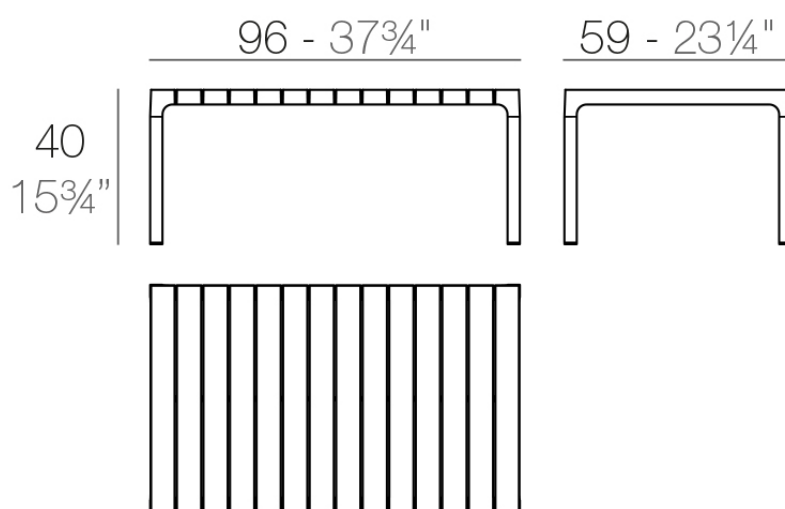

Spritz table sofa 96x59x40

by Archirivolto Design

Spritz, designed by Archirivolto Design, captures the essence of summer evenings with a line of outdoor furniture that combines simplicity and functionality. Inspired by white beach fences and their delicate geometries, each piece brings a touch of freshness and elegance to an outdoor space.

Info

Description

Weight: 8.98 Kg

SPRITZ Mesa Baja
SPRITZ Low Table

Finishes

finishes

BASIC PP
Ref. 56026

white