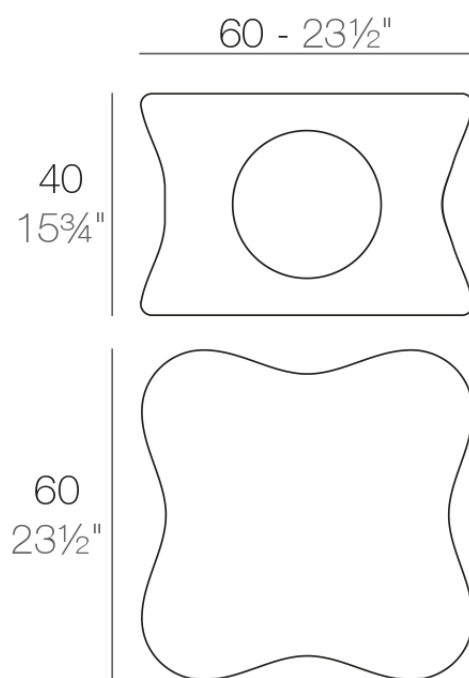

### Description

Made of polyethylene resin by rotational moulding. 100% Recyclable. Item suitable for indoor and outdoor use. Available in different finishes.

Weight: 9.5 Kg

PAL Mesa Baja  
PAL Low Table