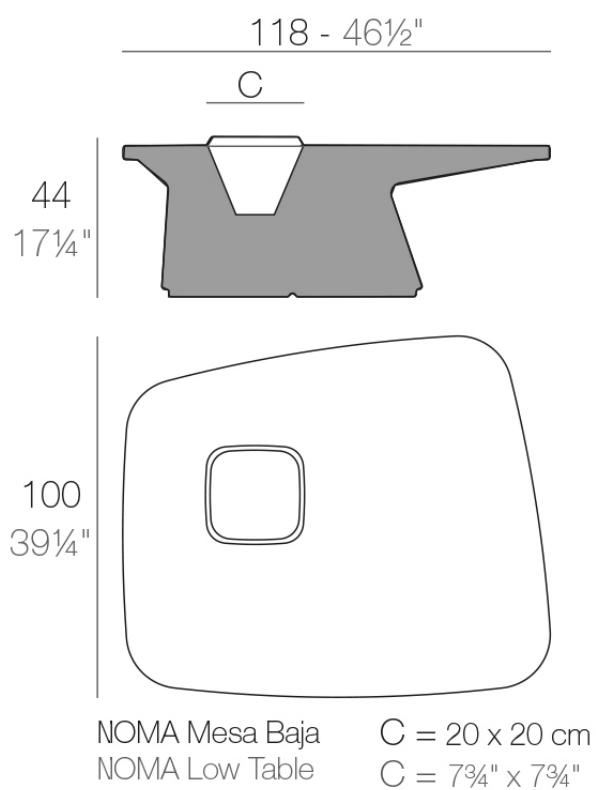

### Description

Made of polyethylene resin by rotational moulding. 100% Recyclable. Item suitable for indoor and outdoor use. Available in different finishes.

Weight: 20.02 Kg