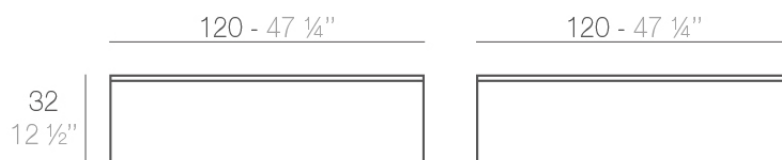

Info

Description

Made of polyethylene resin by rotational moulding. 100% Recyclable. Item suitable for indoor and outdoor use. Available in different finishes.

Weight: 25 Kg

QUADRAT Mesa Baja 120 x 120
QUADRAT Low Table 47 1/4" x 47 1/4"