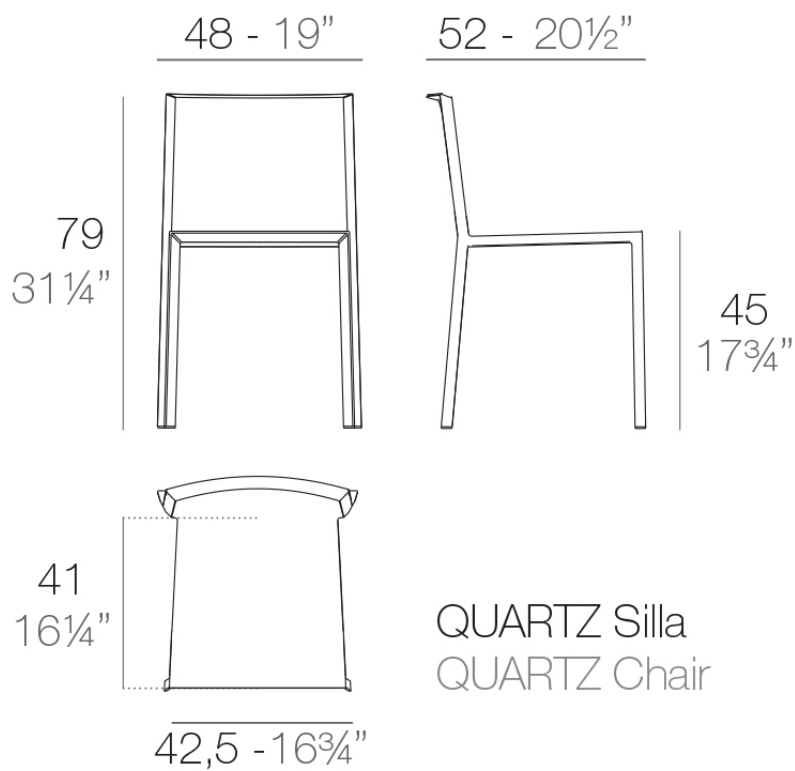

Quartz chair

by Ramón Esteve

Created by Ramón Esteve for Vondom, it offers a perfect blend of elegance and functionality in outdoor furniture. With an orthogonal geometry and triangular profiles, this collection stands out for its visual lightness and timeless design.

Info

Description

Injected polypropylene with fiber glass. Stackable. Item suitable for indoor and outdoor use.

Weight: 3 Kg

Accessories

- **Fabric**

Fabric

Finishes

finishes

BASIC PP
Ref. 54194

white

ecru

tortora

black

Available in various colors

Ambients