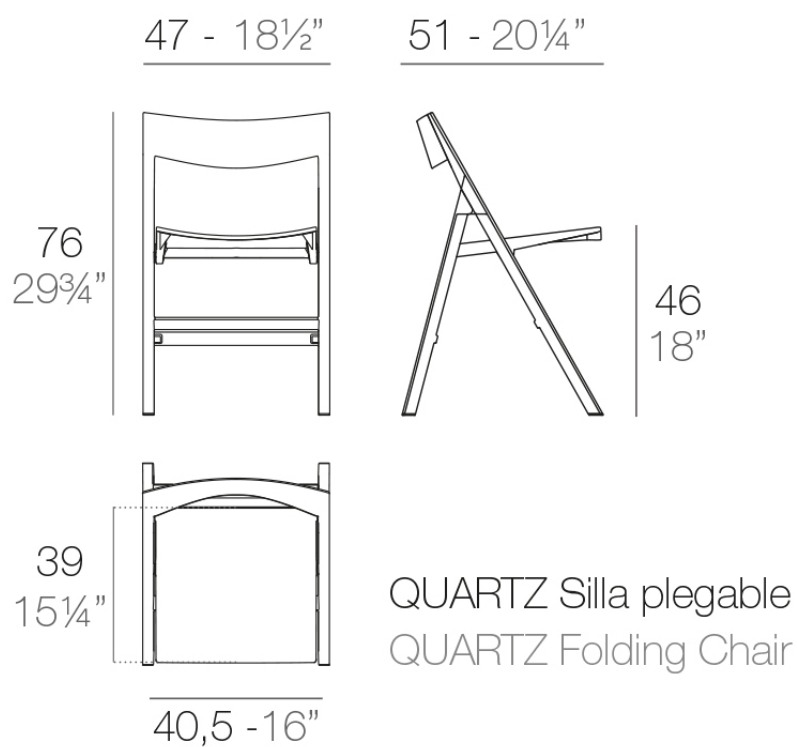

### Description

Injected polypropylene with fiber glass. Stackable. Item suitable for indoor and outdoor use.

Weight: 4.81 Kg